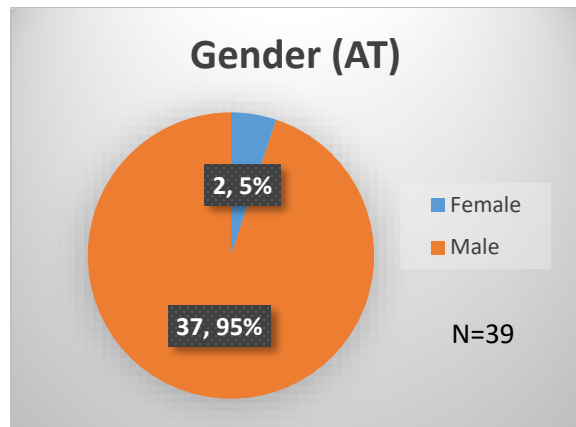

**Daily Data Dashboard – November 29, 2022**  
**Demographics for JTDC Population**  
**Tuesday Morning Midnight Count**

Total # of probation Involved youth<sup>1</sup>: 1,031

<sup>1</sup> Probation Active: Any youth who is pending sentencing with an active social history, has been formally placed on probation or supervision with Cook County Juvenile Probation on the date of the report.

\*Age, Gender and Race for Criminal Court population (N=2) is not represented in this report.

Data sources: cFive Supervisor – Probation Population and RMIS – JTDC Population

Daily Data Dashboard – November 29, 2022  
Demographics for JTDC Population  
Tuesday Morning Midnight Count