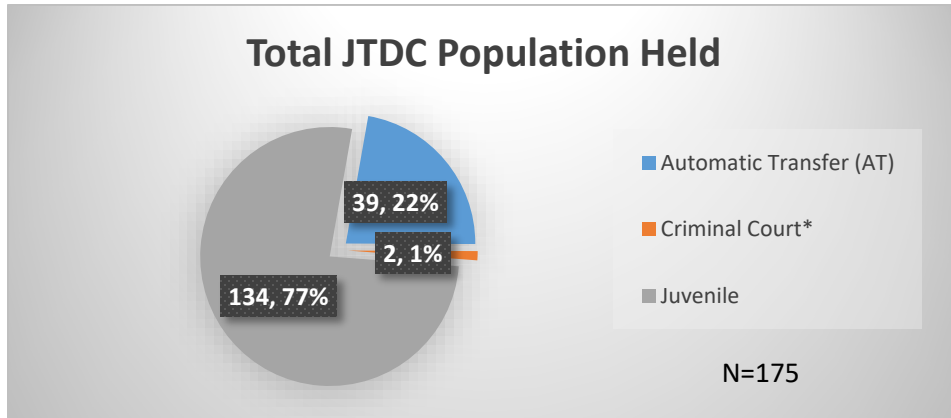

**Daily Data Dashboard – November 29, 2022**  
**Demographics for JTDC Population**  
**Tuesday Morning Midnight Count**

Total # of probation Involved youth<sup>1</sup>: 1,031

<sup>1</sup> Probation Active: Any youth who is pending sentencing with an active social history, has been formally placed on probation or supervision with Cook County Juvenile Probation on the date of the report.

\*Age, Gender and Race for Criminal Court population (N=2) is not represented in this report.

Data sources: cFive Supervisor – Probation Population and RMIS – JTDC Population

Daily Data Dashboard – November 29, 2022  
Demographics for JTDC Population  
Tuesday Morning Midnight Count