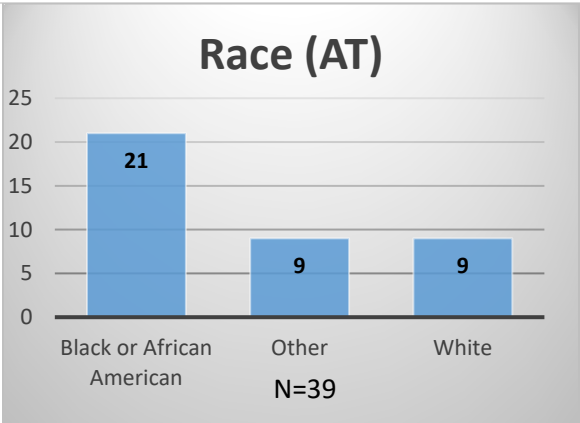

**Daily Data Dashboard – November 29, 2022**  
**Demographics for JTDC Population**  
**Tuesday Morning Midnight Count**

Total # of probation Involved youth<sup>1</sup>: 1,031

<sup>1</sup> Probation Active: Any youth who is pending sentencing with an active social history, has been formally placed on probation or supervision with Cook County Juvenile Probation on the date of the report.

\*Age, Gender and Race for Criminal Court population (N=2) is not represented in this report.

Data sources: cFive Supervisor – Probation Population and RMIS – JTDC Population

Daily Data Dashboard – November 29, 2022  
Demographics for JTDC Population  
Tuesday Morning Midnight Count