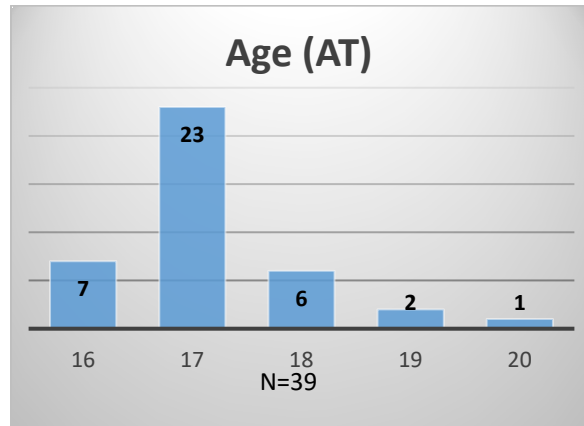

**Daily Data Dashboard – November 29, 2022**  
**Demographics for JTDC Population**  
**Tuesday Morning Midnight Count**

Total # of probation Involved youth<sup>1</sup>: 1,031

<sup>1</sup> Probation Active: Any youth who is pending sentencing with an active social history, has been formally placed on probation or supervision with Cook County Juvenile Probation on the date of the report.

\*Age, Gender and Race for Criminal Court population (N=2) is not represented in this report.

Data sources: cFive Supervisor – Probation Population and RMIS – JTDC Population

Daily Data Dashboard – November 29, 2022  
Demographics for JTDC Population  
Tuesday Morning Midnight Count