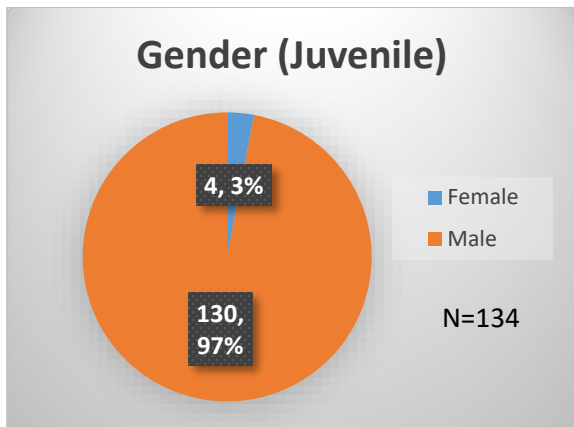

**Daily Data Dashboard – November 29, 2022**  
**Demographics for JTDC Population**  
**Tuesday Morning Midnight Count**

Total # of probation Involved youth<sup>1</sup>: 1,031

<sup>1</sup> Probation Active: Any youth who is pending sentencing with an active social history, has been formally placed on probation or supervision with Cook County Juvenile Probation on the date of the report.

\*Age, Gender and Race for Criminal Court population (N=2) is not represented in this report.

Data sources: cFive Supervisor – Probation Population and RMIS – JTDC Population

Daily Data Dashboard – November 29, 2022  
Demographics for JTDC Population  
Tuesday Morning Midnight Count