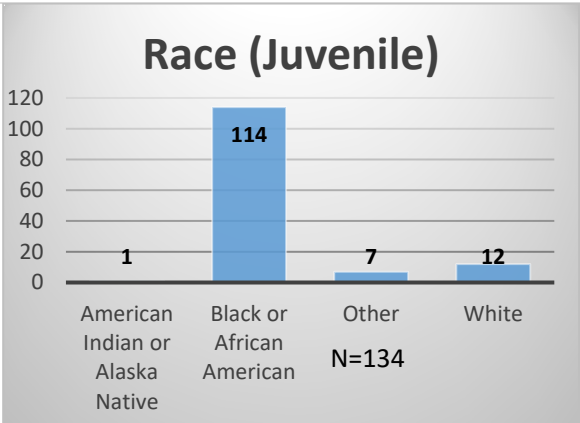

**Daily Data Dashboard – November 29, 2022**  
**Demographics for JTDC Population**  
**Tuesday Morning Midnight Count**

Total # of probation Involved youth<sup>1</sup>: 1,031

<sup>1</sup> Probation Active: Any youth who is pending sentencing with an active social history, has been formally placed on probation or supervision with Cook County Juvenile Probation on the date of the report.

\*Age, Gender and Race for Criminal Court population (N=2) is not represented in this report.

Data sources: cFive Supervisor – Probation Population and RMIS – JTDC Population

Daily Data Dashboard – November 29, 2022  
Demographics for JTDC Population  
Tuesday Morning Midnight Count