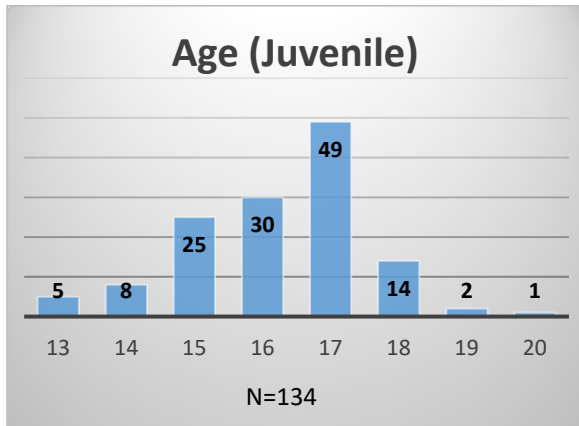

**Daily Data Dashboard – November 29, 2022**  
**Demographics for JTDC Population**  
**Tuesday Morning Midnight Count**

Total # of probation Involved youth<sup>1</sup>: 1,031

<sup>1</sup> Probation Active: Any youth who is pending sentencing with an active social history, has been formally placed on probation or supervision with Cook County Juvenile Probation on the date of the report.

\*Age, Gender and Race for Criminal Court population (N=2) is not represented in this report.

Data sources: cFive Supervisor – Probation Population and RMIS – JTDC Population

Daily Data Dashboard – November 29, 2022  
Demographics for JTDC Population  
Tuesday Morning Midnight Count